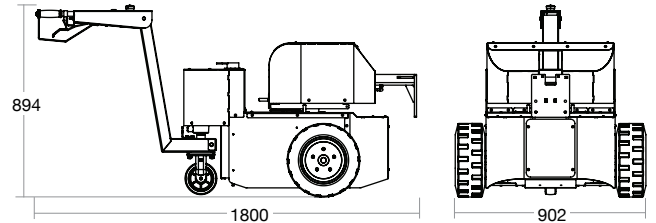

Order code	TUGRISE1TNH
Tug capacity	1,000 kg on 15° inclines. 5,000 kg on flat surfaces.
Tug weight	700 kg
Speed	up to 4 km/h
Shipping L/W/H	1800/902/894 mm

Tug Axis 4T or 5T

Move heavy wheeled equipment, bogie wheels, light aircraft, heavy machinery, heavy specialist equipment, trailers, caravans and trolleys.

Order code	TUGAXIS4TNH (4T model) TUGAXIS5TNH (5T model)
Tug capacity	4,000 kg or 5,000 kg
Tug weight	320 kg (4T model) or 630 kg (5T model)
Speed	up to 4 km/h
Shipping L/W/H	1465/790/875 (4T model) 1740/900/905 mm (5T model)