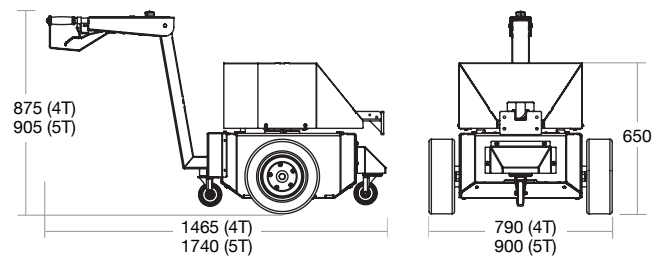

Order code	TUGRISE1TNH
Tug capacity	1,000 kg on 15° inclines. 5,000 kg on flat surfaces.
Tug weight	700 kg
Speed	up to 4 km/h
Shipping L/W/H	1800/902/894 mm

Tug Axis 4T or 5T

Move heavy wheeled equipment, bogie wheels, light aircraft, heavy machinery, heavy specialist equipment, trailers, caravans and trolleys.

Order code	TUGAXIS4TNH (4T model) TUGAXIS5TNH (5T model)
Tug capacity	4,000 kg or 5,000 kg
Tug weight	320 kg (4T model) or 630 kg (5T model)
Speed	up to 4 km/h
Shipping L/W/H	1465/790/875 (4T model) 1740/900/905 mm (5T model)