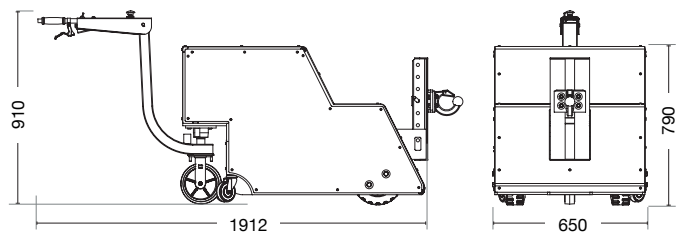

Order code	TUGTOUGH10TNH
Tug capacity	10,000 kg
Tug weight	1,020 kg
Speed	up to 2.5 km/h
Shipping L/W/H	1912/650/910 mm